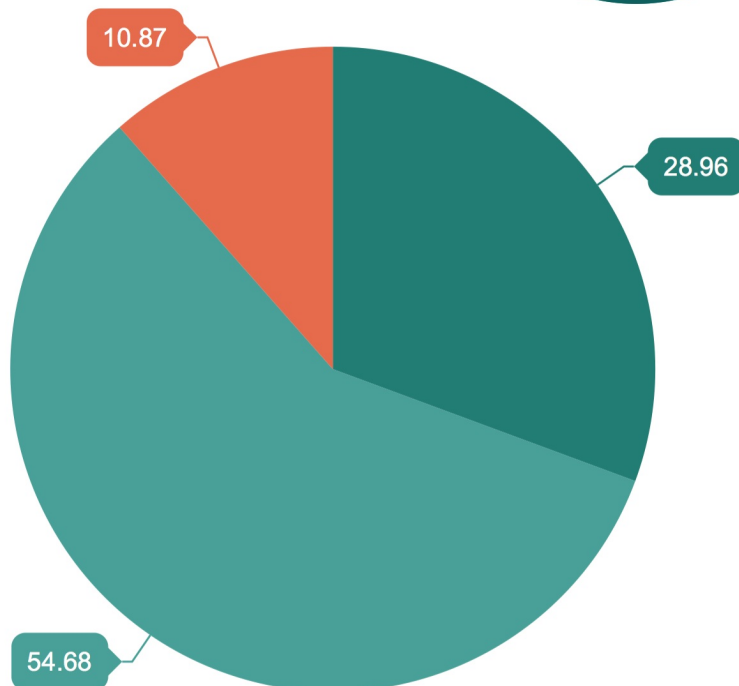

Superyacht GOLDEN TICKET

Who took the survey?

1,002

crewmembers

65
chief
engineers

89
chief stews
and pursers

378
captains
and FOs

10.87

28.96

54.68

Interior (31%) Deck (58%) Engine room (12%)

47.4%

30m - 50m

35.9%

50m to 80m

16.7%